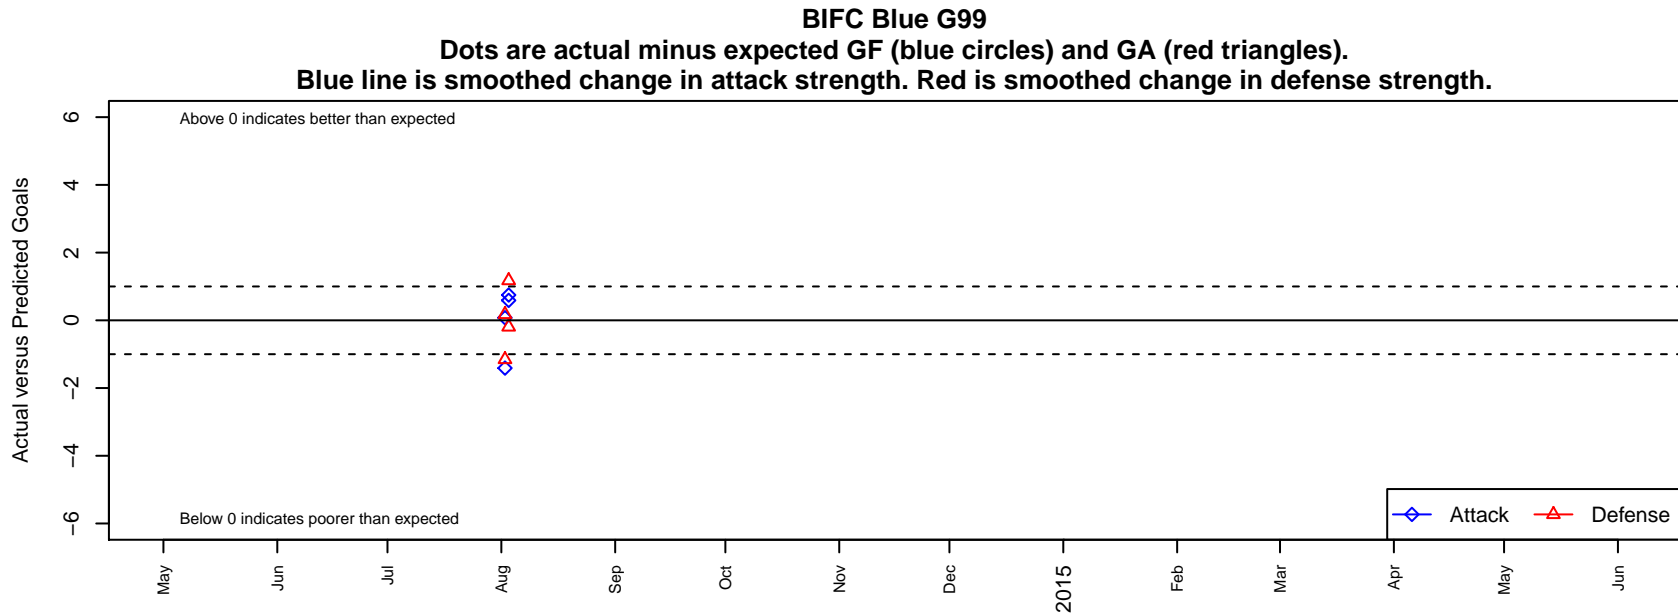

BIFC Blue G99

Bainbridge Island FC
Bainbridge, WA
G99 total strength=889
attack=3.1 defense=0.6

alt names used:
BIFC U15

Venues played:
2014 Dungeness Cup GU15 Silver

date	home		away		venue	pred.home	pred.away
2014-08-03	Cascade FC G99	2	BIFC Blue G99	3	2014 Dungeness Cup GU15 Silver	1.81	2.25
2014-08-03	Gala FC G99	4	BIFC Blue G99	2	2014 Dungeness Cup GU15 Silver	5.17	1.41
2014-08-02	RSA Elite B G99	3	BIFC Blue G99	2	2014 Dungeness Cup GU15 Silver	1.84	1.92
2014-08-02	BIFC Blue G99	0	Gala FC G99	5	2014 Dungeness Cup GU15 Silver	1.41	5.17